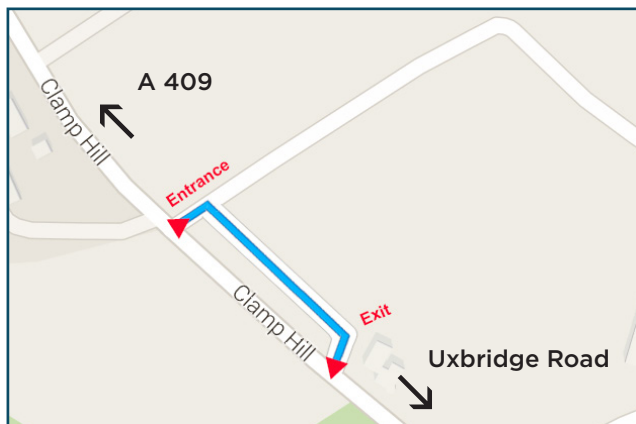

Dropping off / collecting students

Clamp Hill Entrance

(Drop off and pick up Area)

Safety Notice

For the safety of all students, please do not drive onto school grounds unless you have a valid permit. Please keep the bus stop area clear and do not block the school entrance. Vehicles which are leaving the school premises have priority.

Student drop-off

For the safety of all students and local residents, parents and carers are reminded that Bridges Road entrance is dedicated for pedestrians walking to and from school or from public transport

Due to this Clamp Hill is the only school entrance where students can be dropped or collected at the school gate either before or after school. Please use the Sat Nav address HA7 3JW. At Clamp Hill entrance there is a safe area for students to be dropped off and for parents to wait.

(see top photo)

The school kindly request your full cooperation to use the safe designated drop off area and respect the safety of our students and local residents and do not enter Masfield Avenue and the neighbouring streets around school at any time.