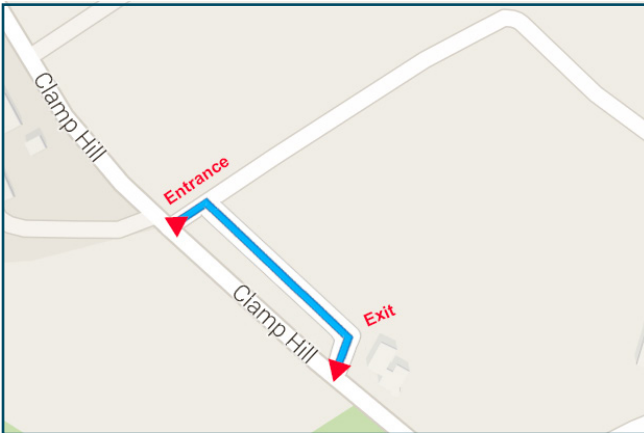

# Bentley Wood Student drop-off road is now open

## Student drop-off

Bentley Wood is pleased to announce the new student drop-off road at the Clamp Hill entrance is now open. The new road allows traffic to flow freely whilst providing a safe point for students to disembark away from the busy traffic on the main road.

## Clamp Hill Entrance (Drop off and pick up area)

The drive operates on a one-way basis, with designated pull-over areas. It has street-lighting and safe entry directions for traffic back onto the main Clamp Hill road.

We ask parents please do not use Bridges Road which suffers severe congestion at busy times.

**Only use the Clamp Hill entrance to drop off and pick up your daughter from school.**